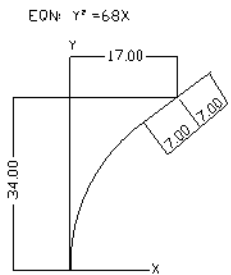

TERTIARY

5TH MIRROR

Caltech Submillimeter Observatory		
Title CSD Optical Path		
Drawn by Lynn	Date 7.2.97	Engineer School
File Name cso-optic.dwg	Dwg # 0900-001 REVA	