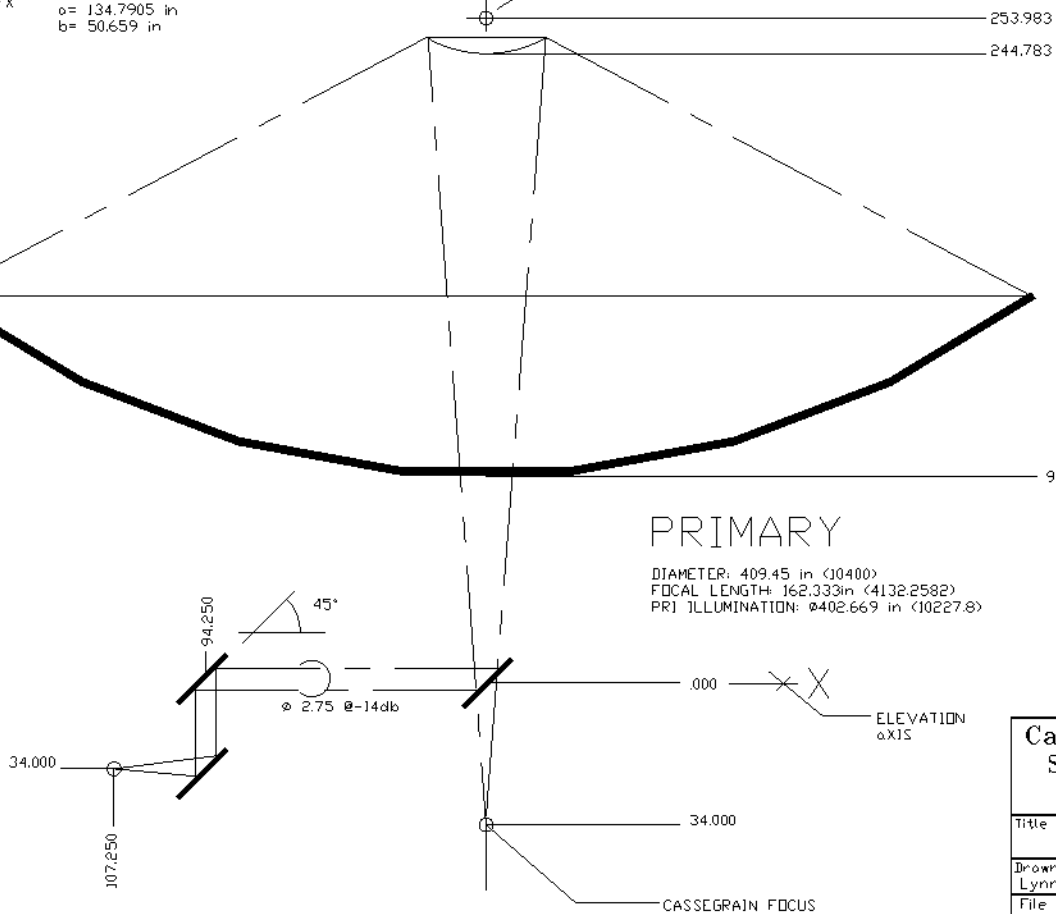

TERTIARY

5TH MIRROR

Caltech Submillimeter Observatory		
Title CSD Optical Path		
Drawn by Lynn	Date 7.2.97	Engineer School
File Name cso-optic.dwg	Dwg # 0900-001 REVA	